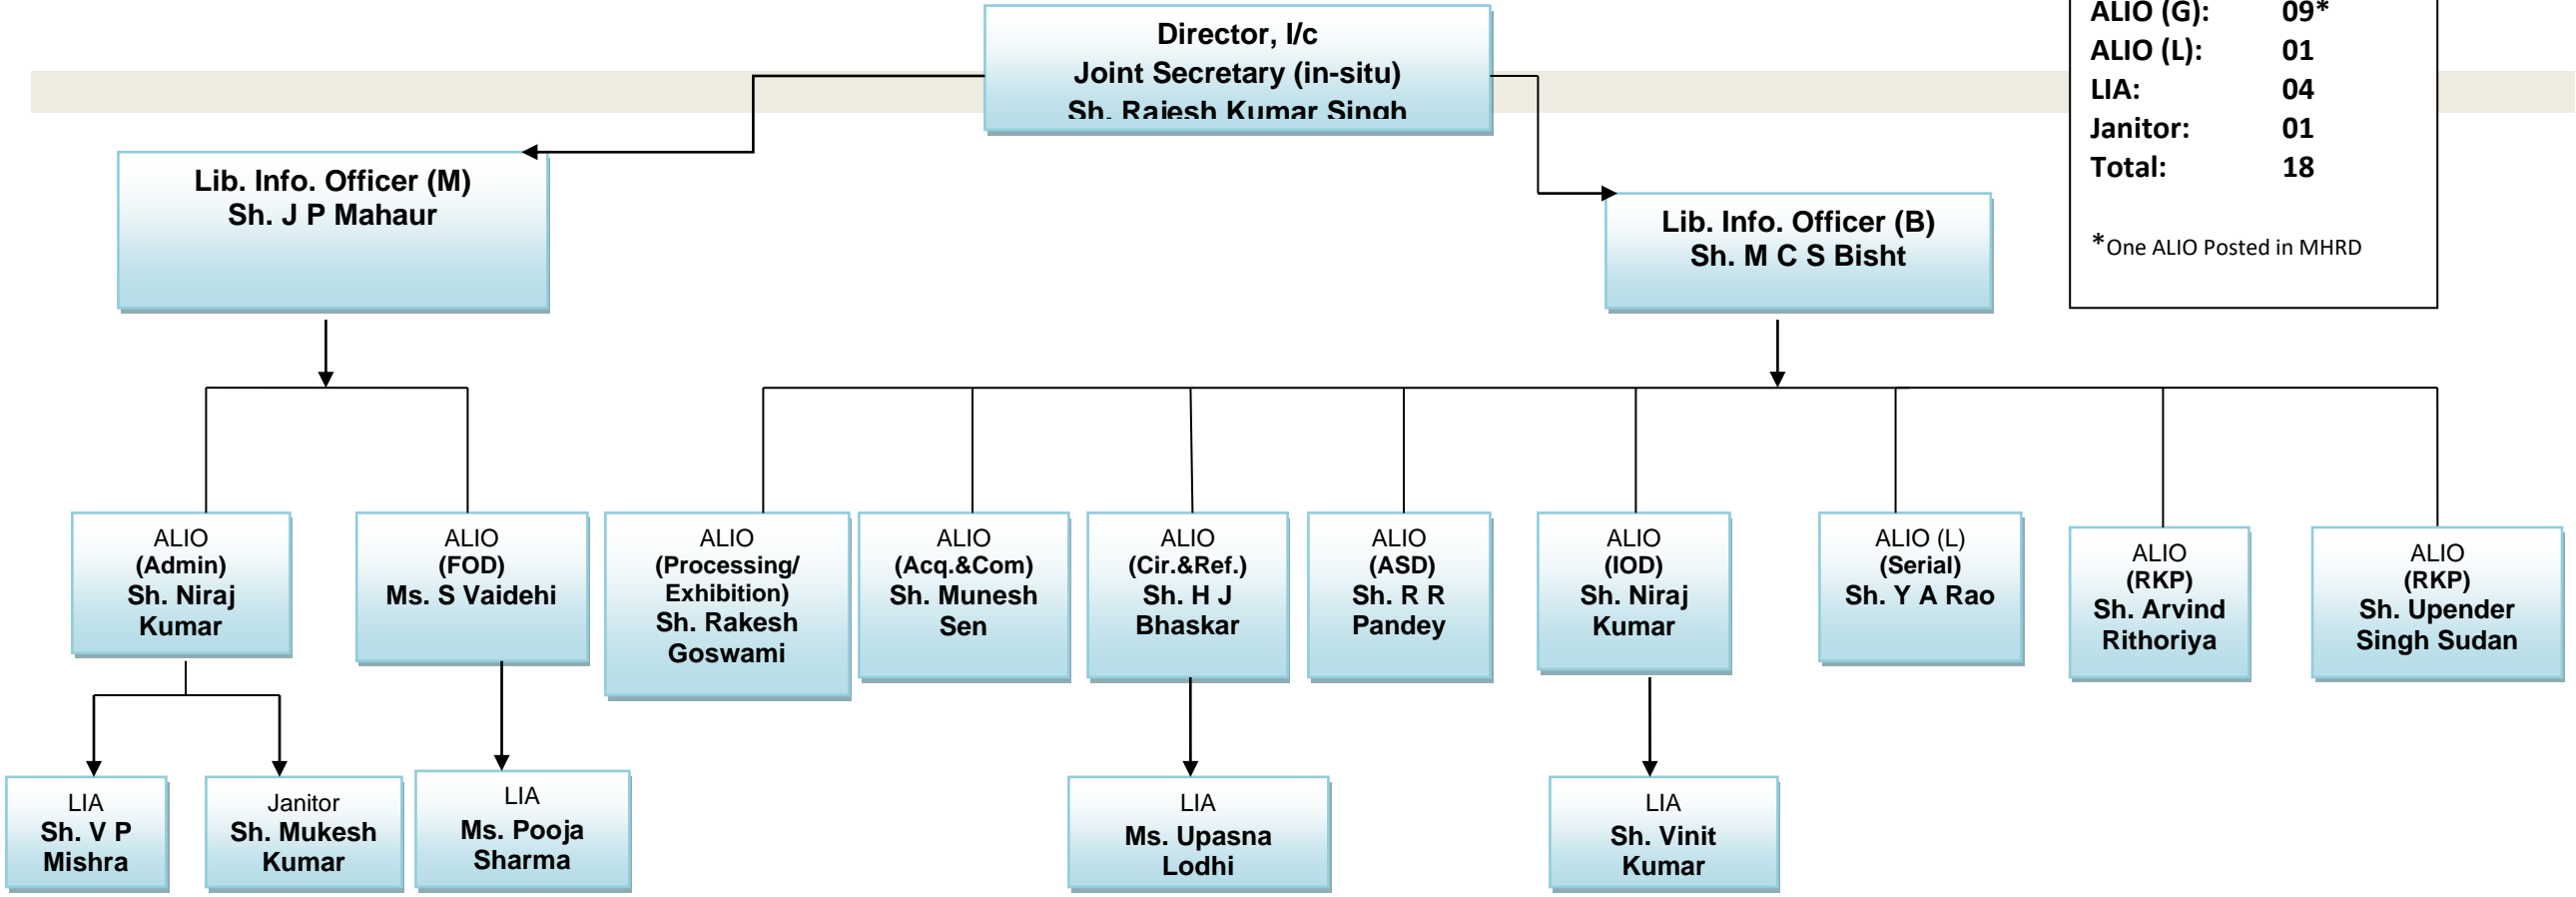

Central Secretariat Library Organization Chart

<i>Employees in position</i>	
Director:	01
LIO:	02
ALIO (G):	09*
ALIO (L):	01
LIA:	04
Janitor:	01
Total:	18
*One ALIO Posted in MHRD	